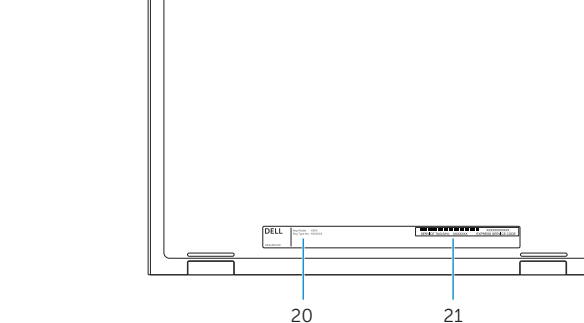

dell.com/contactdell

dell.com/regulatory_compliance

P20T

P20T001

Inspiron 11-3147

Features

Funkcje | Funkcije | Özellikler | الميزات

1. Right microphone
2. Camera-status light
3. Camera
4. Ambient-light sensor
5. Left microphone
6. Windows button
7. Power-adaptor port
8. HDMI port
9. USB 3.0 port
10. USB 2.0 port
11. Headset port
12. Left-click area
13. Right-click area
14. Power and battery-status light
15. Power button
16. Volume-control buttons (2)